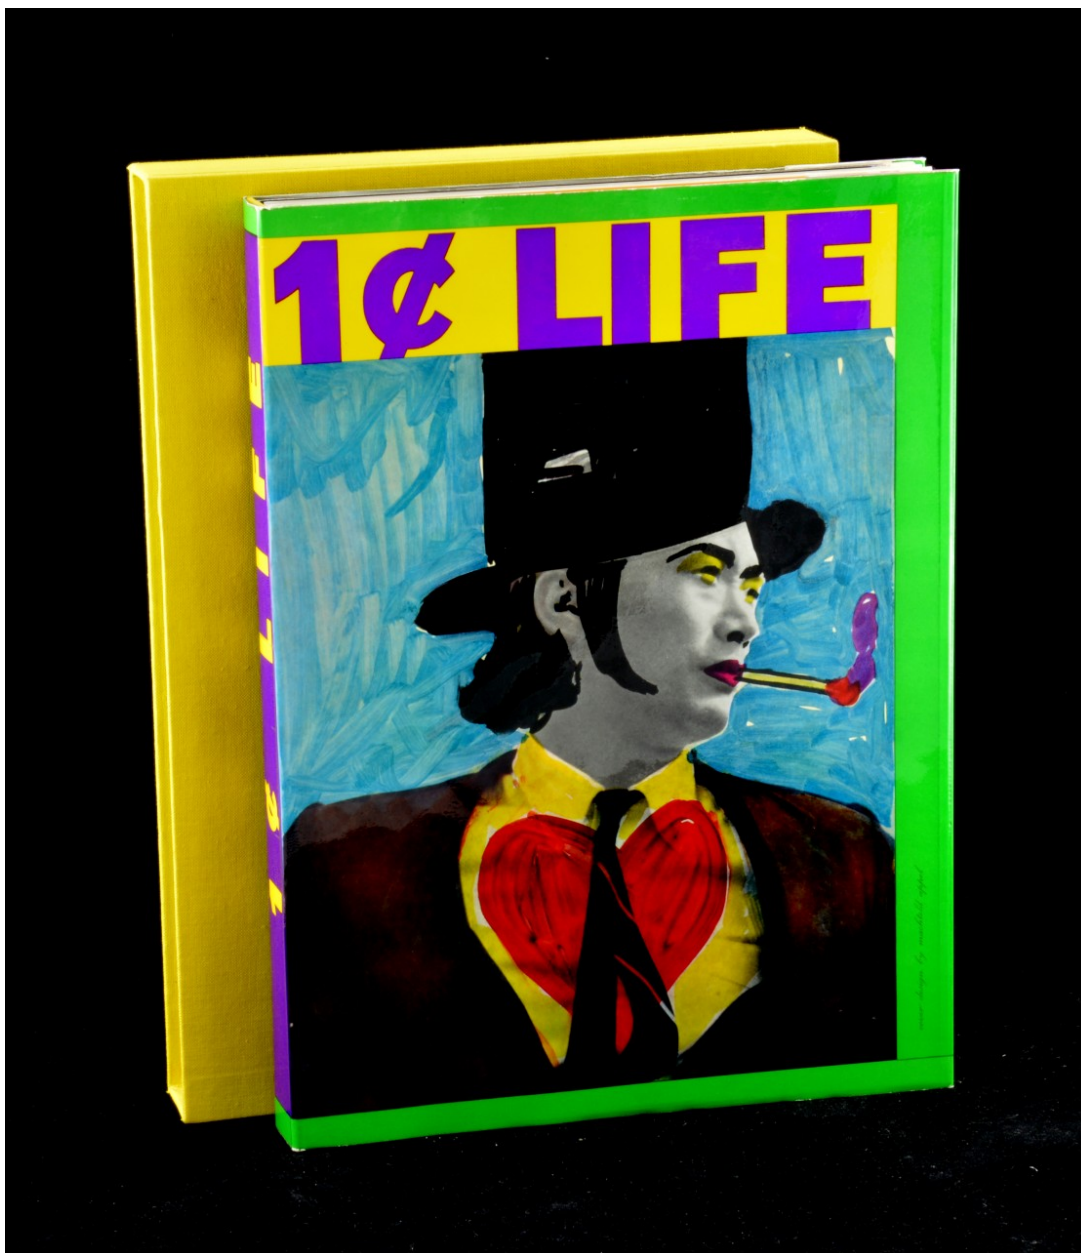

Boreas Fine Art
Conceptual Art | Artist Books | Artist Projects

Walasse Ting, 1¢ Life, 1964
16 3/4 x 12 in.