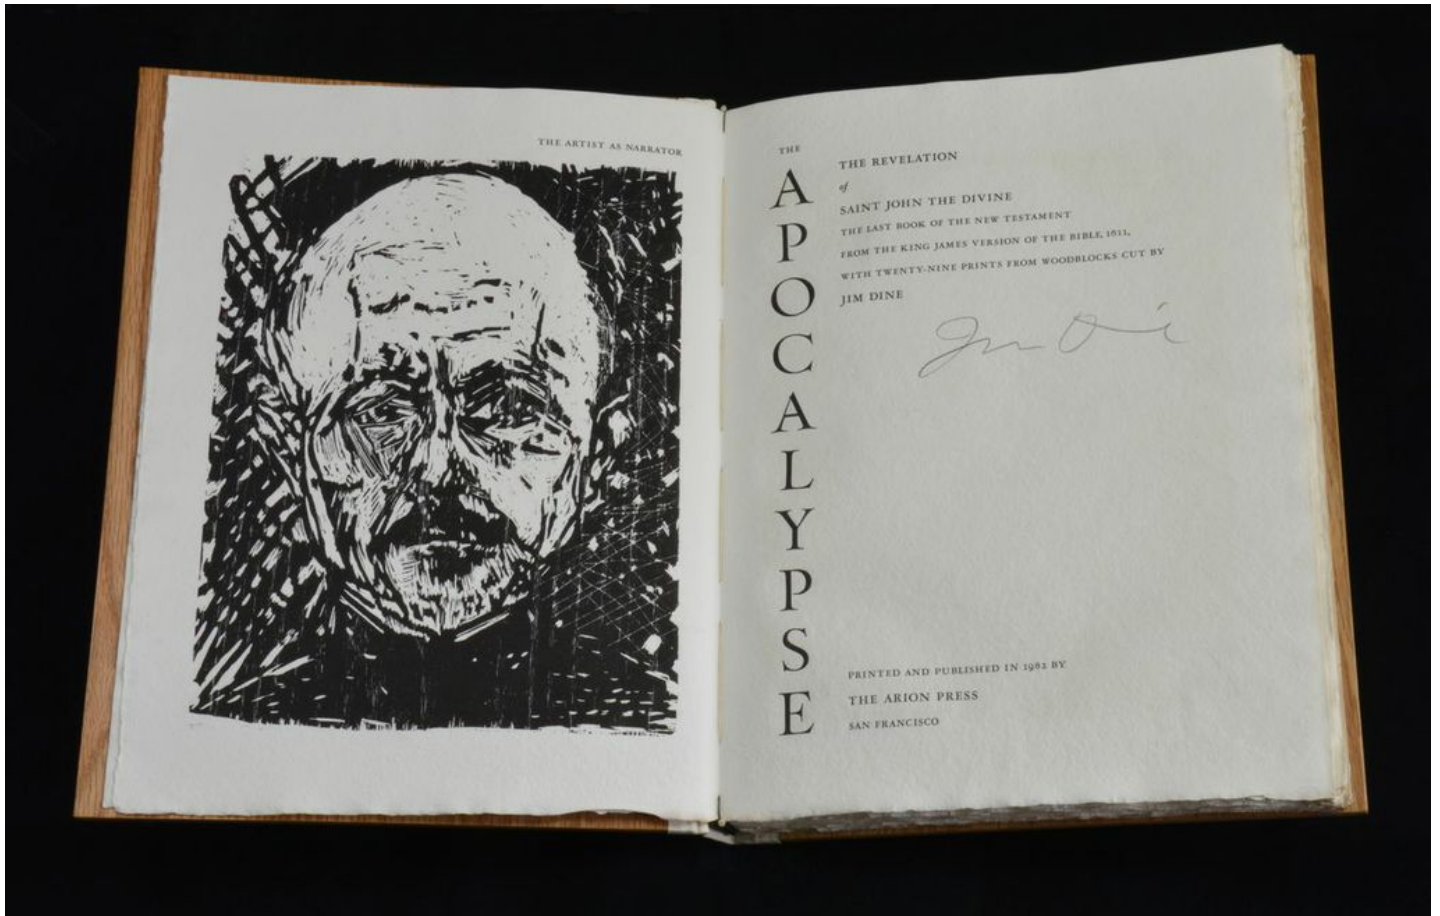

Boreas Fine Art
Conceptual Art | Artist Books | Artist Projects

Jim Dine, *The Apocalypse: The Revelation of St. John the Divine*, 1982
15 1/4 x 11 5/8 in.