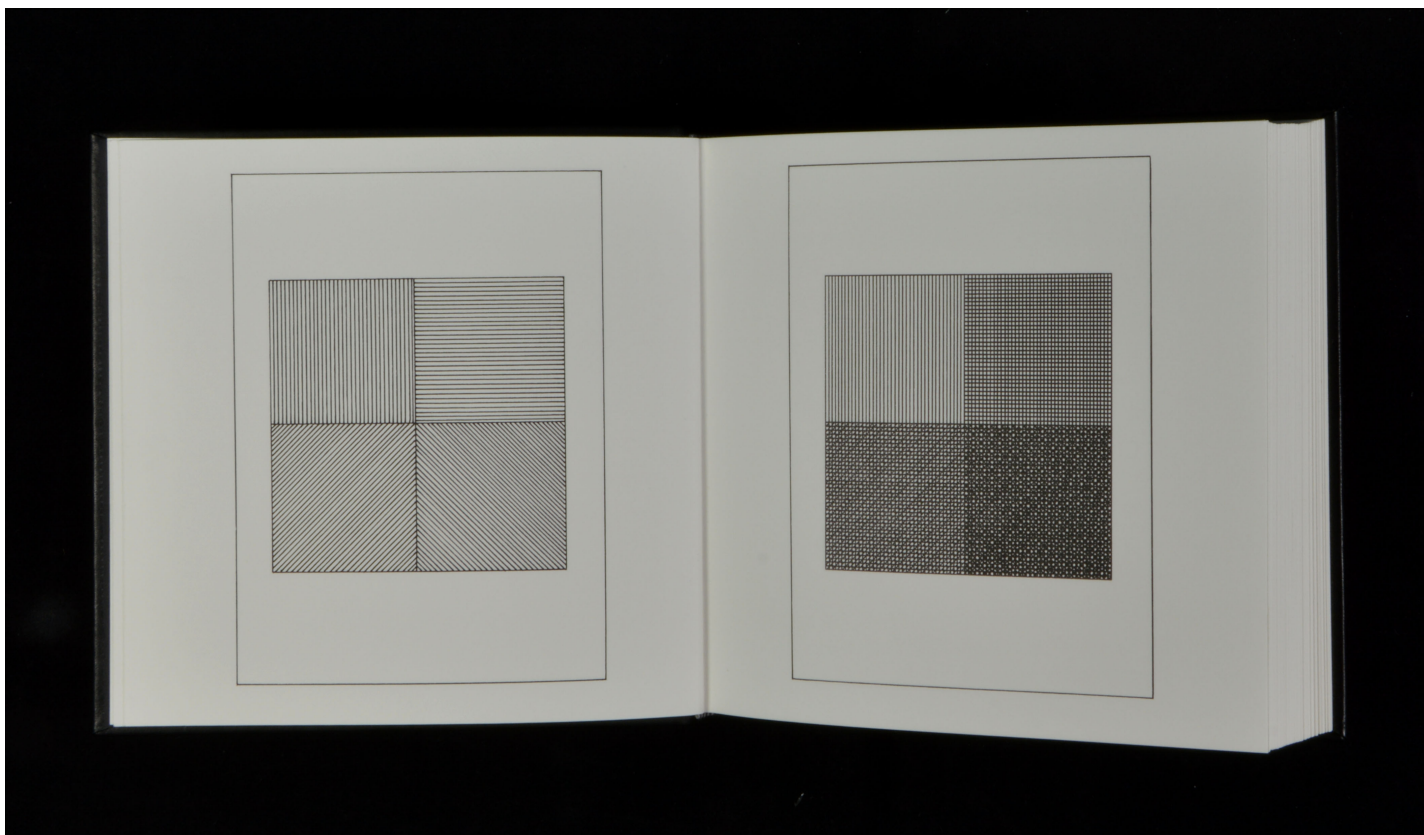

Boreas Fine Art
Conceptual Art | Artist Books | Artist Projects

Sol LeWitt, Ficciones, 1985
9 x 8 1/2 in.